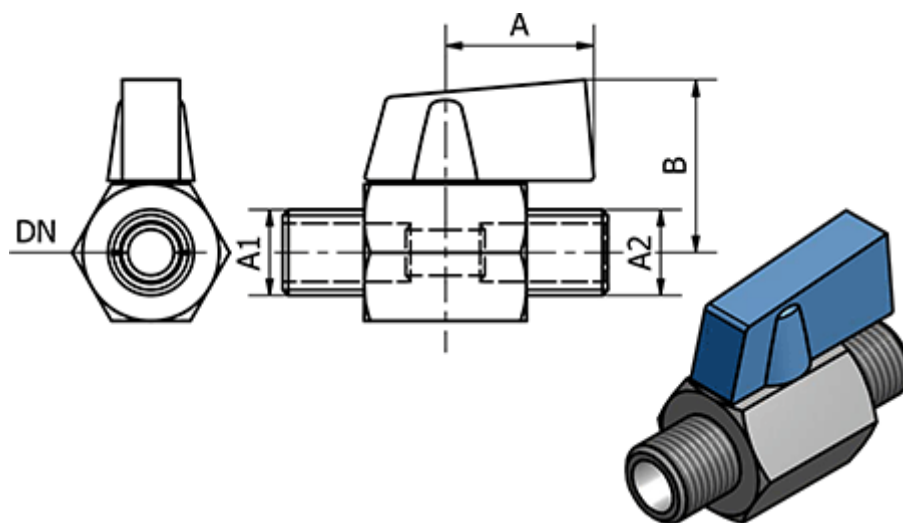

Article number: 58637902ES

Description: Mini Ball Valve 377.02-ES, - G 3/8"
Mini Ball Valve

Measures

A	= 22.8
B	= 26.5
DN	= 7
L	= 42
Thread A1	= G 3/8"
Thread A2	= G 3/8"